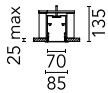

In-Finity 70 Recessed Trim 4000K General Lighting Dali

□ N70T194G30BDA - White

LED modular system for recessed Trim installation, including LED luminaires, aluminum installation profile and diffusers. Drivers included in lighting modules for 220-240V connection to mains or to other lighting modules.