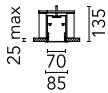

In-Finity 70 Recessed Trim 4000K General Lighting Dali

□ N70T164G30BDA - White

LED modular system for recessed Trim installation, including LED luminaires, aluminum installation profile and diffusers. Drivers included in lighting modules for 220-240V connection to mains or to other lighting modules.