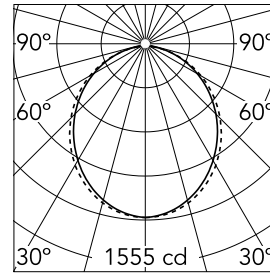

### Main specifications

|                       |         |                    |                     |
|-----------------------|---------|--------------------|---------------------|
| <b>Lamp category</b>  | LED     | <b>Mountings</b>   | Recessed            |
| <b>Power (W)</b>      | 23.1W/m | <b>Environment</b> | Indoor dry location |
| <b>CCT (K)</b>        | 4000K   |                    |                     |
| <b>CRI</b>            | 80      |                    |                     |
| <b>Net lumen (lm)</b> | 4100    |                    |                     |

### Optical

|                               |                |
|-------------------------------|----------------|
| <b>Lighting type</b>          | Direct         |
| <b>LED type</b>               | Top LED        |
| <b>Light distribution</b>     | Symmetric      |
| <b>Optical type</b>           | Diffused light |
| <b>Beam angle (°)</b>         | 102            |
| <b>Beam angle C90-270 (°)</b> | 106            |

Beam Angle: 102°

|   | h(m) | E(lx) | D(m) |
|---|------|-------|------|
| 1 | 1555 | 2.45  |      |
| 2 | 389  | 4.90  |      |
| 3 | 173  | 7.34  |      |
| 4 | 97   | 9.79  |      |
| 5 | 62   | 12.24 |      |

### Physical

|                            |       |
|----------------------------|-------|
| <b>Color</b>               | Black |
| <b>Orientation</b>         | Fixed |
| <b>Recessed depth (mm)</b> | 135   |
| <b>Weight (kg)</b>         | 7.40  |
| <b>Length (mm)</b>         | 1690  |