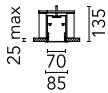

### Main specifications

|                       |         |                    |                     |
|-----------------------|---------|--------------------|---------------------|
| <b>Lamp category</b>  | LED     | <b>Mountings</b>   | Recessed            |
| <b>Power (W)</b>      | 23.1W/m | <b>Environment</b> | Indoor dry location |
| <b>CCT (K)</b>        | 4000K   |                    |                     |
| <b>CRI</b>            | 80      |                    |                     |
| <b>Net lumen (lm)</b> | 4100    |                    |                     |