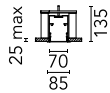

In-Finity 70 Recessed Trim 4000K General Lighting Dali

■ N70T144G14BDA - Black

LED modular system for recessed Trim installation, including LED luminaires, aluminum installation profile and diffusers. Drivers included in lighting modules for 220-240V connection to mains or to other lighting modules.