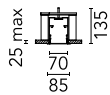

In-Finity 70 Recessed Trim 4000K General Lighting Dali

■ **N70T084G14BDA - Black**

LED modular system for recessed Trim installation, including LED luminaires, aluminum installation profile and diffusers. Drivers included in lighting modules for 220-240V connection to mains or to other lighting modules.