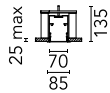

In-Finity 70 Recessed Trim 4000K General Lighting Dali

■ N70T084G02BDA - Anodized Grey

LED modular system for recessed Trim installation, including LED luminaires, aluminum installation profile and diffusers. Drivers included in lighting modules for 220-240V connection to mains or to other lighting modules.