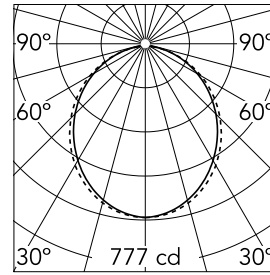

### Optical

<b>Lighting type</b>	Direct
<b>LED type</b>	Top LED
<b>Light distribution</b>	Symmetric
<b>Optical type</b>	Diffused light
<b>Beam angle (°)</b>	102
<b>Beam angle C90-270 (°)</b>	106

Beam Angle: 102°

h(m)	E(lx)	D(m)
1	777	2.45
2	194	4.90
3	86	7.34
4	49	9.79
5	31	12.24

Luminous flux luminaire  
2050 lm

### Physical

<b>Color</b>	Anodized Grey
<b>Orientation</b>	Fixed
<b>Recessed depth (mm)</b>	135
<b>Weight (kg)</b>	4.30
<b>Length (mm)</b>	845