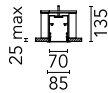

In-Finity 70 Recessed Trim 4000K General Lighting Dali

□ N70T054G30BDA - White

LED modular system for recessed Trim installation, including LED luminaires, aluminum installation profile and diffusers. Drivers included in lighting modules for 220-240V connection to mains or to other lighting modules.