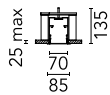

In-Finity 70 Recessed Trim 4000K General Lighting Dali

■ N70T054G14BDA - Black

LED modular system for recessed Trim installation, including LED luminaires, aluminum installation profile and diffusers. Drivers included in lighting modules for 220-240V connection to mains or to other lighting modules.