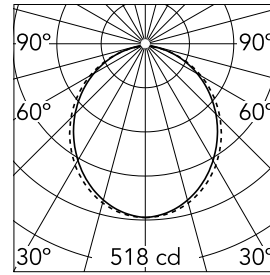

### Optical

<b>Lighting type</b>	Direct
<b>LED type</b>	Top LED
<b>Light distribution</b>	Symmetric
<b>Optical type</b>	Diffused light
<b>Beam angle (°)</b>	102
<b>Beam angle C90-270 (°)</b>	106

Beam Angle: 102°

### Physical

<b>Color</b>	Black
<b>Orientation</b>	Fixed
<b>Recessed depth (mm)</b>	135
<b>Weight (kg)</b>	3.60
<b>Length (mm)</b>	565