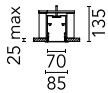

In-Finity 70 Recessed Trim 4000K General Lighting Dali

■ N70T054G02BDA - Anodized Grey

LED modular system for recessed Trim installation, including LED luminaires, aluminum installation profile and diffusers. Drivers included in lighting modules for 220-240V connection to mains or to other lighting modules.