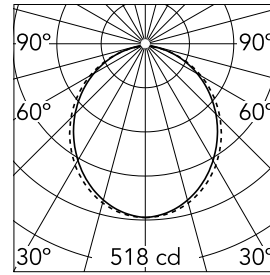

### Optical

<b>Lighting type</b>	Direct
<b>LED type</b>	Top LED
<b>Light distribution</b>	Symmetric
<b>Optical type</b>	Diffused light
<b>Beam angle (°)</b>	102
<b>Beam angle C90-270 (°)</b>	106

Beam Angle: 102°