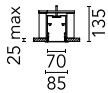

In-Finity 70 Recessed Trim 3000K Micro-Prismatic Diffuser Dali

■ N70T303U14BDA - Black

LED modular system for recessed Trim installation, including LED luminaires, aluminum installation profile and diffusers. Drivers included in lighting modules for 220-240V connection to mains or to other lighting modules.