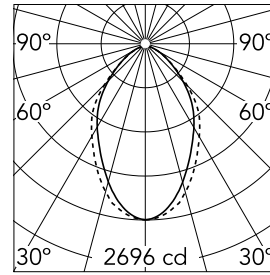

### Optical

<b>Lighting type</b>	Direct
<b>LED type</b>	Top LED
<b>Light distribution</b>	Symmetric
<b>Optical type</b>	Diffused light
<b>Beam angle (°)</b>	67
<b>Beam angle C90-270 (°)</b>	76

Beam Angle: 67°

### Physical

<b>Color</b>	Black
<b>Orientation</b>	Fixed
<b>Recessed depth (mm)</b>	135
<b>Weight (kg)</b>	13.6
<b>Length (mm)</b>	3095