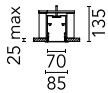

In-Finity 70 Recessed Trim 3000K Micro-Prismatic Diffuser Dali

■ **N70T163U14BDA - Black**

LED modular system for recessed Trim installation, including LED luminaires, aluminum installation profile and diffusers. Drivers included in lighting modules for 220-240V connection to mains or to other lighting modules.