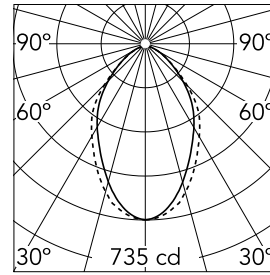

### Optical

<b>Lighting type</b>	Direct
<b>LED type</b>	Top LED
<b>Light distribution</b>	Symmetric
<b>Optical type</b>	Diffused light
<b>Beam angle (°)</b>	67
<b>Beam angle C90-270 (°)</b>	76

Beam Angle: 67°

h(m)	E(lx)	D(m)
1	735	1.33
2	184	2.66
3	82	3.99
4	46	5.32
5	29	6.65

Luminous flux luminaire  
1133 lm

### Physical

<b>Color</b>	Anodized Grey
<b>Orientation</b>	Fixed
<b>Recessed depth (mm)</b>	135
<b>Weight (kg)</b>	4.30
<b>Length (mm)</b>	845