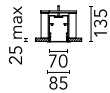

Main specifications

| | | | |
|-----------------------|---------|--------------------|---------------------|
| Lamp category | LED | Mountings | Recessed |
| Power (W) | 23.1W/m | Environment | Indoor dry location |
| CCT (K) | 3000K | | |
| CRI | 80 | | |
| Net lumen (lm) | 5680 | | |