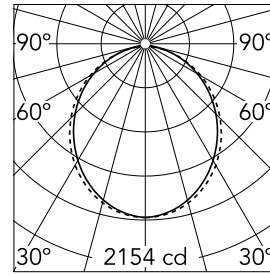

Main specifications

| | | | |
|-----------------------|---------|--------------------|---------------------|
| Lamp category | LED | Mountings | Recessed |
| Power (W) | 23.1W/m | Environment | Indoor dry location |
| CCT (K) | 3000K | | |
| CRI | 80 | | |
| Net lumen (lm) | 5680 | | |

Optical

| | |
|-------------------------------|----------------|
| Lighting type | Direct |
| LED type | Top LED |
| Light distribution | Symmetric |
| Optical type | Diffused light |
| Beam angle (°) | 102 |
| Beam angle C90-270 (°) | 106 |

Beam Angle: 102°

h(m) E(lx) D(m)

1 2154 2.45

2 538 4.90

3 239 7.34

4 135 9.79

5 86 12.24

Luminous flux luminaire
5680 lm