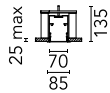

In-Finity 70 Recessed Trim 3000K General Lighting Dali

□ N70T303G30BDA - White

LED modular system for recessed Trim installation, including LED luminaires, aluminum installation profile and diffusers. Drivers included in lighting modules for 220-240V connection to mains or to other lighting modules.