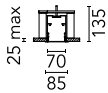

In-Finity 70 Recessed Trim 3000K General Lighting Dali

■ N70T303G02BDA - Anodized Grey

LED modular system for recessed Trim installation, including LED luminaires, aluminum installation profile and diffusers. Drivers included in lighting modules for 220-240V connection to mains or to other lighting modules.