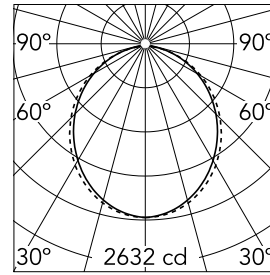

### Optical

<b>Lighting type</b>	Direct
<b>LED type</b>	Top LED
<b>Light distribution</b>	Symmetric
<b>Optical type</b>	Diffused light
<b>Beam angle (°)</b>	102
<b>Beam angle C90-270 (°)</b>	106

Beam Angle: 102°

h(m)	E(lx)	D(m)
1	2632	2.45
2	658	4.90
3	292	7.34
4	165	9.79
5	105	12.24

Luminous flux luminaire  
6942 lm

### Physical

<b>Color</b>	Anodized Grey
<b>Orientation</b>	Fixed
<b>Recessed depth (mm)</b>	135
<b>Weight (kg)</b>	13.6
<b>Length (mm)</b>	3095