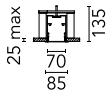

In-Finity 70 Recessed Trim 3000K General Lighting Dali

□ N70T193G30BDA - White

LED modular system for recessed Trim installation, including LED luminaires, aluminum installation profile and diffusers. Drivers included in lighting modules for 220-240V connection to mains or to other lighting modules.