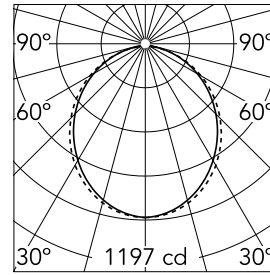

### Optical

<b>Lighting type</b>	Direct
<b>LED type</b>	Top LED
<b>Light distribution</b>	Symmetric
<b>Optical type</b>	Diffused light
<b>Beam angle (°)</b>	102
<b>Beam angle C90-270 (°)</b>	106

Beam Angle: 102°

### Physical

<b>Color</b>	Black
<b>Orientation</b>	Fixed
<b>Recessed depth (mm)</b>	135
<b>Weight (kg)</b>	6.60
<b>Length (mm)</b>	1405