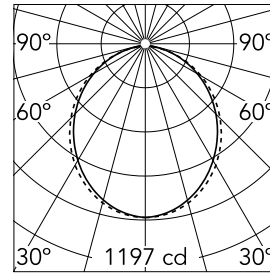

### Optical

<b>Lighting type</b>	Direct
<b>LED type</b>	Top LED
<b>Light distribution</b>	Symmetric
<b>Optical type</b>	Diffused light
<b>Beam angle (°)</b>	102
<b>Beam angle C90-270 (°)</b>	106

Beam Angle: 102°