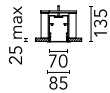

In-Finity 70 Recessed Trim 3000K General Lighting Dali

□ N70T083G30BDA - White

LED modular system for recessed Trim installation, including LED luminaires, aluminum installation profile and diffusers. Drivers included in lighting modules for 220-240V connection to mains or to other lighting modules.