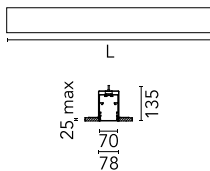

Main specifications

Lamp category	LED	Environment	Indoor dry location
Power (W)	23.1W/m		
CCT (K)	4000K		
CRI	80		
Mountings	Recessed		

Optical

Lighting type	Direct
LED type	Top LED
Light distribution	Symmetric
Optical type	Diffused light
Beam angle (°)	103