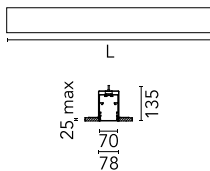

Main specifications

Lamp category	LED	Environment	Indoor dry location
Power (W)	23.1W/m		
CCT (K)	3000K		
CRI	80		
Mountings	Recessed		

Optical

Lighting type	Direct
LED type	Top LED
Light distribution	Symmetric
Optical type	Diffused light
Beam angle (°)	72