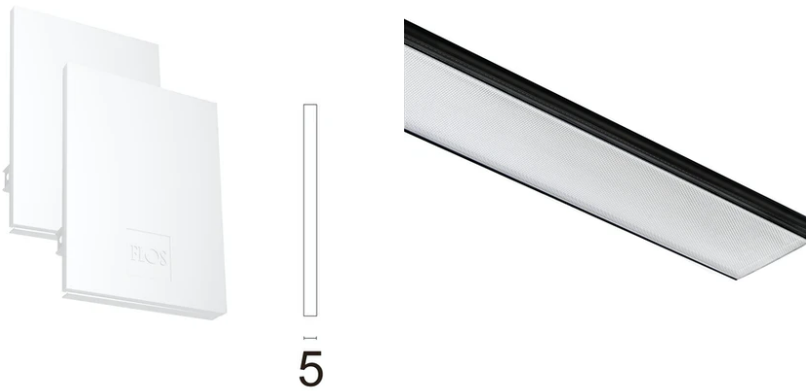

In-Finity 70 Recessed No Trim Emergency 3000K Micro-Prismatic Diffuser Dali

■ N70NEM3U30BDA - White

LED modular system for recessed No Trim installation, including LED luminaires, aluminum installation profile and diffusers. Drivers included in lighting modules for 220-240V connection to mains or to other lighting modules.

Main specifications

Lamp category	LED	Environment	Indoor dry location
Power (W)	23.1W/m		
CCT (K)	3000K		
CRI	80		
Mountings	Recessed		

Optical

Lighting type	Direct
LED type	Top LED
Light distribution	Symmetric
Optical type	Diffused light
Beam angle (°)	72

Electrical

Dimmable	Yes
Driver	Integrated
Driver type	Dimmable DALI
	1
Emergency	Without
Insulation class	I

Physical

Color	White
Orientation	Fixed
Recessed depth (mm)	135
Length (mm)	1400

Note

Micro-Prismatic Diffuser: Highly efficient multilayer diffuser that, thanks to its unique micro-prismatic texture, provides a glare free UGR<19 light beam. / Emergency: Emergency Module available in all versions, length 1405 mm. In normal use, it uses the same power consumption as the standard In-Finity. In emergency use, it emits 10% of normal use during 3 hours. Endcaps: must be ordered separately. Consult Flos Architectural team for a configuration without end caps.

In-Finity 70 Recessed No Trim Emergency 3000K Micro-Prismatic Diffuser Dali

Metal End Cap. Recessed No Trim /
Surface / Suspension Down. 70 mm
(Colour White)
08.9052.40

500 mm micro-prismatic diffuser.
Highly efficient multilayer diffuser
that, thanks to its unique
microprismatic texture, provides a
glare free UGR<19 light beam
08.0113.00