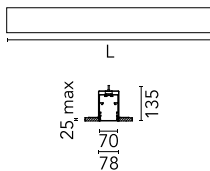

Main specifications

Lamp category	LED	Environment	Indoor dry location
Power (W)	23.1W/m		
CCT (K)	3000K		
CRI	80		
Mountings	Recessed		

Optical

Lighting type	Direct
LED type	Top LED
Light distribution	Symmetric
Optical type	Diffused light
Beam angle (°)	103