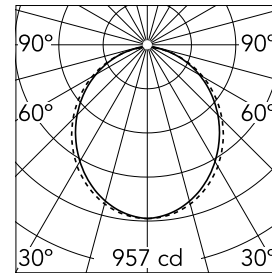

### Main specifications

<b>Number of heads</b>	1	<b>Net lumen (lm)</b>	2524
<b>Lamp category</b>	LED	<b>Mountings</b>	Recessed
<b>Power (W)</b>	23.1W/m	<b>Environment</b>	Indoor dry location
<b>CCT (K)</b>	3000K		
<b>CRI</b>	80		

### Optical

<b>Lighting type</b>	Direct
<b>LED type</b>	Top LED
<b>Light distribution</b>	Symmetric
<b>Optical type</b>	Diffused light
<b>Beam angle (°)</b>	102
<b>Beam angle C90-270 (°)</b>	106

Beam Angle: 102°

	h(m)	E(lx)	D(m)
1	957	2.45	
2	239	4.90	
3	106	7.34	
4	60	9.79	
5	38	12.24	

Luminous flux luminaire  
2524 lm

### Physical

<b>Color</b>	White
<b>Orientation</b>	Fixed
<b>Recessed depth (mm)</b>	135
<b>Weight (kg)</b>	4.10