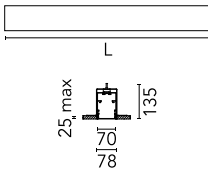

### Main specifications

<b>Lamp category</b>	LED	<b>Mountings</b>	Recessed
<b>Power (W)</b>	23.1W/m	<b>Environment</b>	Indoor dry location
<b>CCT (K)</b>	4000K		
<b>CRI</b>	80		
<b>Net lumen (lm)</b>	6149		

h(m)	E(lx)	D(m)
1	2332	2.45
2	583	4.90
3	259	7.34
4	146	9.79
5	93	12.24

Luminous flux luminaire  
6149 lm

### Physical

<b>Color</b>	White
<b>Orientation</b>	Fixed
<b>Recessed depth (mm)</b>	135
<b>Weight (kg)</b>	11
<b>Length (mm)</b>	2530