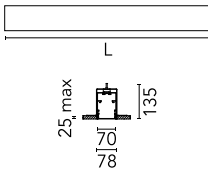

### Main specifications

<b>Lamp category</b>	LED	<b>Mountings</b>	Recessed
<b>Power (W)</b>	23.1W/m	<b>Environment</b>	Indoor dry location
<b>CCT (K)</b>	4000K		
<b>CRI</b>	80		
<b>Net lumen (lm)</b>	3416		

h(m)	E(lx)	D(m)
1	1296	2.45
2	324	4.90
3	144	7.34
4	81	9.79
5	52	12.24

Luminous flux luminaire  
3416 lm

### Physical

<b>Color</b>	White
<b>Orientation</b>	Fixed
<b>Recessed depth (mm)</b>	135
<b>Weight (kg)</b>	6.60
<b>Length (mm)</b>	1405