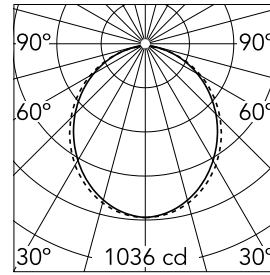

Main specifications

| | | | |
|-----------------------|---------|--------------------|---------------------|
| Lamp category | LED | Mountings | Recessed |
| Power (W) | 23.1W/m | Environment | Indoor dry location |
| CCT (K) | 4000K | | |
| CRI | 80 | | |
| Net lumen (lm) | 2733 | | |

Optical

| | |
|-------------------------------|----------------|
| Lighting type | Direct |
| LED type | Top LED |
| Light distribution | Symmetric |
| Optical type | Diffused light |
| Beam angle (°) | 102 |
| Beam angle C90-270 (°) | 106 |

Beam Angle: 102°

| h(m) | E(lx) | D(m) |
|------|-------|-------|
| 1 | 1036 | 2.45 |
| 2 | 259 | 4.90 |
| 3 | 115 | 7.34 |
| 4 | 65 | 9.79 |
| 5 | 41 | 12.24 |

Luminous flux luminaire
2733 lm

Electrical