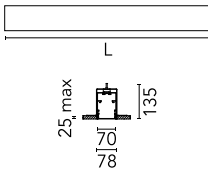

Main specifications

| | | | |
|-----------------------|---------|--------------------|---------------------|
| Lamp category | LED | Mountings | Recessed |
| Power (W) | 23.1W/m | Environment | Indoor dry location |
| CCT (K) | 4000K | | |
| CRI | 80 | | |
| Net lumen (lm) | 2733 | | |

Beam Angle: 102°

| h(m) | E(lx) | D(m) |
|------|-------|-------|
| 1 | 1036 | 2.45 |
| 2 | 259 | 4.90 |
| 3 | 115 | 7.34 |
| 4 | 65 | 9.79 |
| 5 | 41 | 12.24 |

Luminous flux luminaire
2733 lm

Electrical

Physical

| | |
|----------------------------|-------|
| Color | White |
| Orientation | Fixed |
| Recessed depth (mm) | 135 |
| Weight (kg) | 5 |
| Length (mm) | 1125 |

Note

Opal Diffuser: Diffuse, glare free and uniform lighting throughout the room. / Emergency: Emergency Module available in all versions, length 1405 mm. In normal use, it uses the same power consumption as the standard In-Finity. In emergency use, it emits 10% of normal use during 3 hours. Endcaps: must be ordered separately. Consult Flos Architectural team for a configuration without end caps.