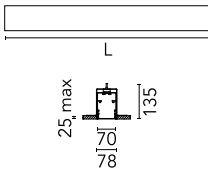

### Main specifications

<b>Lamp category</b>	LED	<b>Mountings</b>	Recessed
<b>Power (W)</b>	23.1W/m	<b>Environment</b>	Indoor dry location
<b>CCT (K)</b>	3000K		
<b>CRI</b>	80		
<b>Net lumen (lm)</b>	1888		

### Physical

<b>Color</b>	White
<b>Orientation</b>	Fixed
<b>Recessed depth (mm)</b>	135
<b>Weight (kg)</b>	6.60
<b>Length (mm)</b>	1405

---

Metal End Cap. Recessed No Trim /  
Surface / Suspension Down. 70 mm  
(Colour White)  
08.9052.40