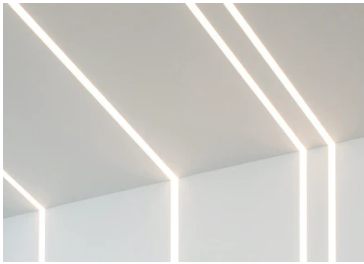

## In-Finity 70 Recessed No Trim 3000K Micro-Prismatic Diffuser

□ N70N143U30B - White

LED modular system for recessed No Trim installation, including LED luminaires, aluminum installation profile and diffusers. Drivers included in lighting modules for 220-240V connection to mains or to other lighting modules.