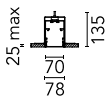

### Main specifications

<b>Lamp category</b>	LED	<b>Mountings</b>	Recessed
<b>Power (W)</b>	23.1W/m	<b>Environment</b>	Indoor dry location
<b>CCT (K)</b>	3000K		
<b>CRI</b>	80		
<b>Net lumen (lm)</b>	2644		

### Physical

<b>Color</b>	White
<b>Orientation</b>	Fixed
<b>Recessed depth (mm)</b>	135
<b>Weight (kg)</b>	8.10
<b>Length (mm)</b>	1970