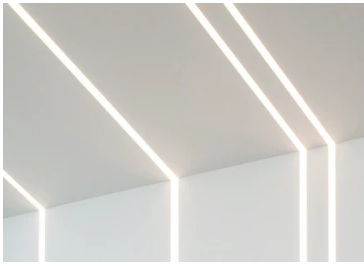

## In-Finity 70 Recessed No Trim 3000K Micro-Prismatic Diffuser Dali

■ N70N193U30BDA - White

LED modular system for recessed No Trim installation, including LED luminaires, aluminum installation profile and diffusers. Drivers included in lighting modules for 220-240V connection to mains or to other lighting modules.