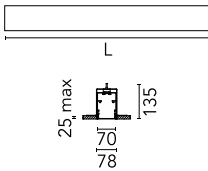

### Main specifications

<b>Lamp category</b>	LED	<b>Mountings</b>	Recessed
<b>Power (W)</b>	23.1W/m	<b>Environment</b>	Indoor dry location
<b>CCT (K)</b>	3000K		
<b>CRI</b>	80		
<b>Net lumen (lm)</b>	1893		

h(m)	E(lx)	D(m)
1	718	2.45
2	179	4.90
3	80	7.34
4	45	9.79
5	29	12.24

Luminous flux luminaire  
1893 lm

### Physical

<b>Color</b>	White
<b>Orientation</b>	Fixed
<b>Recessed depth (mm)</b>	135
<b>Weight (kg)</b>	4.30
<b>Length (mm)</b>	845