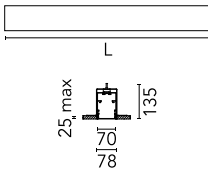

Main specifications

| | | | |
|-----------------------|---------|--------------------|---------------------|
| Lamp category | LED | Mountings | Recessed |
| Power (W) | 23.1W/m | Environment | Indoor dry location |
| CCT (K) | 3000K | | |
| CRI | 80 | | |
| Net lumen (lm) | 6942 | | |

Beam Angle: 102°

| h(m) | E(lx) | D(m) |
|------|-------|-------|
| 1 | 2632 | 2.45 |
| 2 | 658 | 4.90 |
| 3 | 292 | 7.34 |
| 4 | 165 | 9.79 |
| 5 | 105 | 12.24 |

Luminous flux luminaire
6942 lm

Electrical

Physical

| | |
|----------------------------|-------|
| Color | White |
| Orientation | Fixed |
| Recessed depth (mm) | 135 |
| Weight (kg) | 13.6 |
| Length (mm) | 3095 |

Note

Opal Diffuser: Diffuse, glare free and uniform lighting throughout the room. / Emergency: Emergency Module available in all versions, length 1405 mm. In normal use, it uses the same power consumption as the standard In-Finity. In emergency use, it emits 10% of normal use during 3 hours. Endcaps: must be ordered separately. Consult Flos Architectural team for a configuration without end caps.