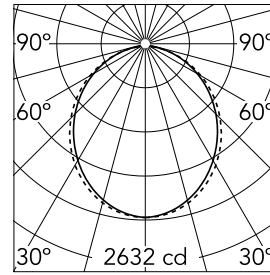

Main specifications

| | | | |
|-----------------------|---------|--------------------|---------------------|
| Lamp category | LED | Mountings | Recessed |
| Power (W) | 23.1W/m | Environment | Indoor dry location |
| CCT (K) | 3000K | | |
| CRI | 80 | | |
| Net lumen (lm) | 6942 | | |

Optical

| | |
|-------------------------------|----------------|
| Lighting type | Direct |
| LED type | Top LED |
| Light distribution | Symmetric |
| Optical type | Diffused light |
| Beam angle (°) | 102 |
| Beam angle C90-270 (°) | 106 |

Beam Angle: 102°

| h(m) | E(lx) | D(m) |
|------|-------|-------|
| 1 | 2632 | 2.45 |
| 2 | 658 | 4.90 |
| 3 | 292 | 7.34 |
| 4 | 165 | 9.79 |
| 5 | 105 | 12.24 |

Luminous flux luminaire
6942 lm

Electrical