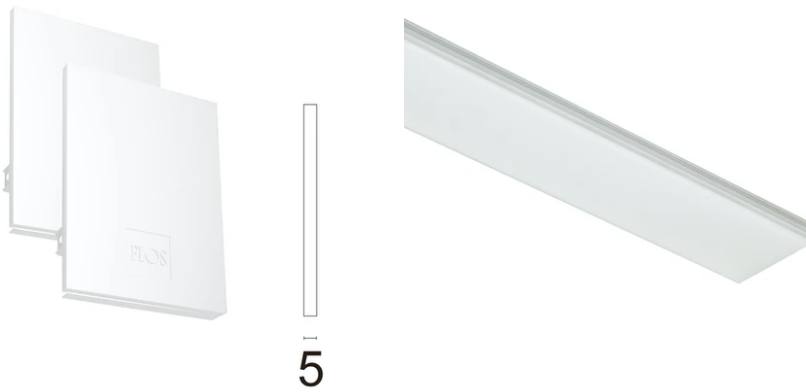

## In-Finity 70 Recessed No Trim 3000K General Lighting Dali

□ **N70N113G30BDA - White**

LED modular system for recessed No Trim installation, including LED luminaires, aluminum installation profile and diffusers. Drivers included in lighting modules for 220-240V connection to mains or to other lighting modules.

### Physical

<b>Color</b>	White
<b>Orientation</b>	Fixed
<b>Recessed depth (mm)</b>	135
<b>Weight (kg)</b>	5
<b>Length (mm)</b>	1125

### Note

Opal Diffuser: Diffuse, glare free and uniform lighting throughout the room. / Emergency: Emergency Module available in all versions, length 1405 mm. In normal use, it uses the same power consumption as the standard In-Finity. In emergency use, it emits 10% of normal use during 3 hours. Endcaps: must be ordered separately. Consult Flos Architectural team for a configuration without end caps.

## In-Finity 70 Recessed No Trim 3000K General Lighting Dali

---

Metal End Cap. Recessed No Trim /  
Surface / Suspension Down. 70 mm  
(Colour White)  
08.9052.40

---

500 mm opal diffuser. Diffuse, glare  
free and uniform lighting throughout  
the room  
08.0110.00