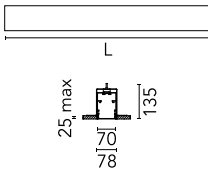

In-Finity 70 Recessed No Trim 3000K General Lighting Dali

□ **N70N113G30BDA - White**

LED modular system for recessed No Trim installation, including LED luminaires, aluminum installation profile and diffusers. Drivers included in lighting modules for 220-240V connection to mains or to other lighting modules.