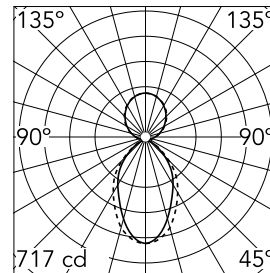

### Main specifications

<b>Number of heads</b>	1	<b>Net lumen (lm)</b>	1990
<b>Lamp category</b>	LED	<b>Mountings</b>	Suspension
<b>Power (W)</b>	36.5W	<b>Environment</b>	Indoor dry location
<b>CCT (K)</b>	4000K		
<b>CRI</b>	80		

### Optical

<b>Lighting type</b>	Indirect, Direct
<b>LED type</b>	Top LED
<b>Light distribution</b>	Symmetric
<b>Optical type</b>	Diffused light
<b>Beam angle (°)</b>	76
<b>Beam angle C90-270 (°)</b>	64

Beam Angle DIR: 75°

h(m)	E(lx)	D(m)
1	717	1.25
2	179	2.50
3	80	3.76
4	45	5.01
5	29	6.26

Luminous flux luminaire  
1990 lm

### Physical

<b>Color</b>	White
<b>Orientation</b>	Fixed
<b>Weight (kg)</b>	3.16
<b>Length (mm)</b>	568