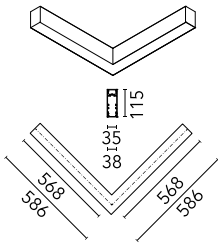

### Optical

<b>Lighting type</b>	Indirect, Direct
<b>LED type</b>	Top LED
<b>Light distribution</b>	Symmetric
<b>Optical type</b>	Diffused light
<b>Beam angle (°)</b>	76
<b>Beam angle C90-270 (°)</b>	64

Beam Angle DIR: 75°

h(m)	E(lx)	D(m)
1	717	1.25
2	179	2.50
3	80	3.76
4	45	5.01
5	29	6.26

Luminous flux luminaire  
1990 lm

### Physical

<b>Color</b>	White
<b>Orientation</b>	Fixed
<b>Weight (kg)</b>	3.16
<b>Length (mm)</b>	568