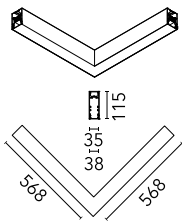

Electrical

Frequency (Hz)	50/60	Emergency	Without
Voltage (V)	220.00	Insulation class	I
Dimmable	No		
Driver	Integrated		
Driver type	Electronic		

Physical

Color	Black
Orientation	Fixed
Weight (kg)	3.16
Length (mm)	568

Note

Micro-Prismatic Diffuser: Highly efficient multilayer diffuser that, thanks to its unique micro-prismatic texture, provides a glare free UGR<19 light beam. / Emergency: Emergency Module available in all versions, length 1405 mm. In normal use, it uses the same power consumption as the standard In-Finity. In emergency use, it emits 10% of normal use during 3 hours. Endcaps: must be ordered separately. Consult Flos Architectural team for a configuration without end caps.