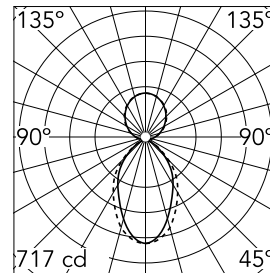

Main specifications

Number of heads	1	Net lumen (lm)	1990
Lamp category	LED	Mountings	Suspension
Power (W)	36.5W	Environment	Indoor
CCT (K)	4000K		
CRI	80		

Optical

Lighting type	Indirect, Direct
LED type	Top LED
Light distribution	Symmetric
Optical type	Diffused light
Beam angle (°)	76
Beam angle C90-270 (°)	64

Physical

Color	Black
Orientation	Fixed
Weight (kg)	3.16
Length (mm)	568

Note

Micro-Prismatic Diffuser: Highly efficient multilayer diffuser that, thanks to its unique micro-prismatic texture, provides a glare free UGR<19 light beam. / Emergency: Emergency Module available in all versions, length 1405 mm. In normal use, it uses the same power consumption as the standard In-Finity. In emergency use, it emits 10% of normal use during 3 hours. Endcaps: must be ordered separately. Consult Flos Architectural team for a configuration without end caps.