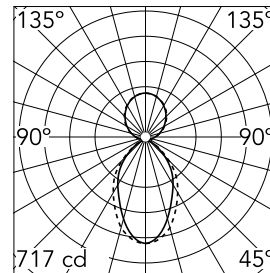

Main specifications

Number of heads	1	Net lumen (lm)	1990
Lamp category	LED	Mountings	Suspension
Power (W)	36.5W	Environment	Indoor
CCT (K)	4000K		
CRI	80		

Optical

Lighting type	Indirect, Direct
LED type	Top LED
Light distribution	Symmetric
Optical type	Diffused light
Beam angle (°)	76
Beam angle C90-270 (°)	64

Physical

Color	White
Orientation	Fixed
Weight (kg)	3.16
Length (mm)	568

Note

Micro-Prismatic Diffuser: Highly efficient multilayer diffuser that, thanks to its unique micro-prismatic texture, provides a glare free UGR<19 light beam. / Emergency: Emergency Module available in all versions, length 1405 mm. In normal use, it uses the same power consumption as the standard In-Finity. In emergency use, it emits 10% of normal use during 3 hours. Endcaps: must be ordered separately. Consult Flos Architectural team for a configuration without end caps.