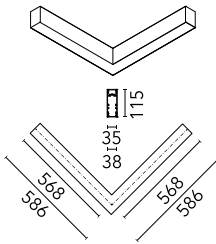

Electrical

Frequency (Hz)	50/60	Emergency	Without
Voltage (V)	220.00	Insulation class	I
Dimmable	Yes		
Driver	Integrated		
Driver type	Electronic dimmable DALI		

Physical

Color	White
Orientation	Fixed
Weight (kg)	3.16
Length (mm)	568

Note

Micro-Prismatic Diffuser: Highly efficient multilayer diffuser that, thanks to its unique micro-prismatic texture, provides a glare free UGR<19 light beam. / Emergency: Emergency Module available in all versions, length 1405 mm. In normal use, it uses the same power consumption as the standard In-Finity. In emergency use, it emits 10% of normal use during 3 hours. Endcaps: must be ordered separately. Consult Flos Architectural team for a configuration without end caps.