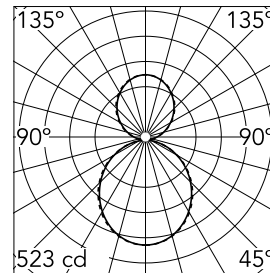

### Main specifications

<b>Number of heads</b>	1	<b>Net lumen (lm)</b>	2306
<b>Lamp category</b>	LED	<b>Mountings</b>	Suspension
<b>Power (W)</b>	36.5W	<b>Environment</b>	Indoor dry location
<b>CCT (K)</b>	4000K		
<b>CRI</b>	80		

### Optical

<b>Lighting type</b>	Indirect, Direct
<b>LED type</b>	Top LED
<b>Light distribution</b>	Symmetric
<b>Optical type</b>	Diffused light
<b>Beam angle (°)</b>	110
<b>Beam angle C90-270 (°)</b>	110

Beam Angle DIR: 107°

h(m)	E(lx)	D(m)
1	523	2.63
2	131	5.26
3	58	7.90
4	33	10.53
5	21	13.16

Luminous flux luminaire  
2306 lm

### Physical

<b>Color</b>	Black
<b>Orientation</b>	Fixed
<b>Weight (kg)</b>	3.16
<b>Length (mm)</b>	568