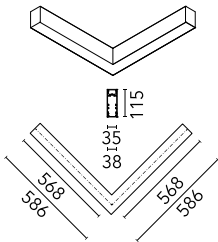

### Optical

<b>Lighting type</b>	Indirect, Direct
<b>LED type</b>	Top LED
<b>Light distribution</b>	Symmetric
<b>Optical type</b>	Diffused light
<b>Beam angle (°)</b>	110
<b>Beam angle C90-270 (°)</b>	110

Beam Angle DIR: 107°

h(m)	E(lx)	D(m)
1	523	2.63
2	131	5.26
3	58	7.90
4	33	10.53
5	21	13.16

Luminous flux luminaire  
2306 lm

### Physical

<b>Color</b>	Black
<b>Orientation</b>	Fixed
<b>Weight (kg)</b>	3.16
<b>Length (mm)</b>	568