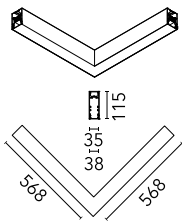

### Optical

<b>Lighting type</b>	Indirect, Direct
<b>LED type</b>	Top LED
<b>Light distribution</b>	Symmetric
<b>Optical type</b>	Diffused light
<b>Beam angle (°)</b>	110
<b>Beam angle C90-270 (°)</b>	110

Beam Angle DIR: 107°

h(m)	E(lx)	D(m)
1	523	2.63
2	131	5.26
3	58	7.90
4	33	10.53
5	21	13.16

Luminous flux luminaire  
2306 lm

### Physical

<b>Color</b>	Anodized Grey
<b>Orientation</b>	Fixed
<b>Weight (kg)</b>	3.16
<b>Length (mm)</b>	568