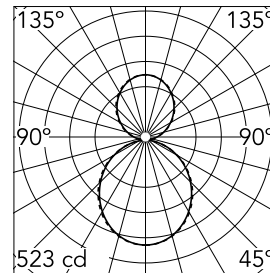

### Main specifications

<b>Number of heads</b>	1	<b>Net lumen (lm)</b>	2306
<b>Lamp category</b>	LED	<b>Mountings</b>	Suspension
<b>Power (W)</b>	36.5W	<b>Environment</b>	Indoor
<b>CCT (K)</b>	4000K		
<b>CRI</b>	80		

### Optical

<b>Lighting type</b>	Indirect, Direct
<b>LED type</b>	Top LED
<b>Light distribution</b>	Symmetric
<b>Optical type</b>	Diffused light
<b>Beam angle (°)</b>	110
<b>Beam angle C90-270 (°)</b>	110

Beam Angle DIR: 107°

h(m)	E(lx)	D(m)
1	523	2.63
2	131	5.26
3	58	7.90
4	33	10.53
5	21	13.16

Luminous flux luminaire  
2306 lm

### Physical

<b>Color</b>	Anodized Grey
<b>Orientation</b>	Fixed
<b>Weight (kg)</b>	3.16
<b>Length (mm)</b>	568