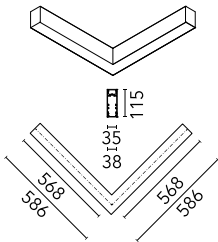

Electrical

Frequency (Hz)	50/60	Emergency	Without
Voltage (V)	220.00	Insulation class	I
Dimmable	Yes		
Driver	Integrated		
Driver type	Dimmable DALI		
	1		

Physical

Color	Anodized Grey
Orientation	Fixed
Weight (kg)	3.16
Length (mm)	568

Note

Micro-Prismatic Diffuser: Highly efficient multilayer diffuser that, thanks to its unique micro-prismatic texture, provides a glare free UGR<19 light beam. / Emergency: Emergency Module available in all versions, length 1405 mm. In normal use, it uses the same power consumption as the standard In-Finity. In emergency use, it emits 10% of normal use during 3 hours. Endcaps: must be ordered separately. Consult Flos Architectural team for a configuration without end caps.