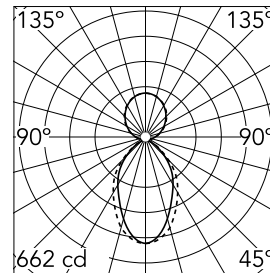

Main specifications

Number of heads	1	Net lumen (lm)	1838
Lamp category	LED	Mountings	Suspension
Power (W)	36.5W	Environment	Indoor dry location
CCT (K)	3000K		
CRI	80		

Optical

Lighting type	Indirect, Direct
LED type	Top LED
Light distribution	Symmetric
Optical type	Diffused light
Beam angle (°)	76
Beam angle C90-270 (°)	64

Physical

Color	Anodized Grey
Orientation	Fixed
Weight (kg)	3.16
Length (mm)	568

Note

Micro-Prismatic Diffuser: Highly efficient multilayer diffuser that, thanks to its unique micro-prismatic texture, provides a glare free UGR<19 light beam. / Emergency: Emergency Module available in all versions, length 1405 mm. In normal use, it uses the same power consumption as the standard In-Finity. In emergency use, it emits 10% of normal use during 3 hours. Endcaps: must be ordered separately. Consult Flos Architectural team for a configuration without end caps.