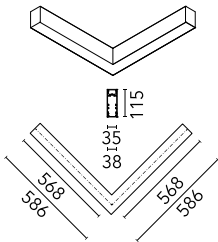

### Optical

<b>Lighting type</b>	Indirect, Direct
<b>LED type</b>	Top LED
<b>Light distribution</b>	Symmetric
<b>Optical type</b>	Diffused light
<b>Beam angle (°)</b>	110
<b>Beam angle C90-270 (°)</b>	110

Beam Angle DIR: 107°

h(m)	E(lx)	D(m)
1	483	2.63
2	121	5.26
3	54	7.90
4	30	10.53
5	19	13.16

Luminous flux luminaire  
2130 lm

### Physical

<b>Color</b>	Anodized Grey
<b>Orientation</b>	Fixed
<b>Weight (kg)</b>	3.16
<b>Length (mm)</b>	568