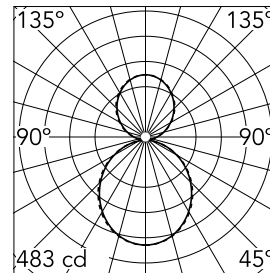

### Main specifications

<b>Number of heads</b>	1	<b>Net lumen (lm)</b>	2130
<b>Lamp category</b>	LED	<b>Mountings</b>	Suspension
<b>Power (W)</b>	36.5W	<b>Environment</b>	Indoor dry location
<b>CCT (K)</b>	3000K		
<b>CRI</b>	80		

### Optical

<b>Lighting type</b>	Indirect, Direct
<b>LED type</b>	Top LED
<b>Light distribution</b>	Symmetric
<b>Optical type</b>	Diffused light
<b>Beam angle (°)</b>	110
<b>Beam angle C90-270 (°)</b>	110

Beam Angle DIR: 107°

h(m)	E(lx)	D(m)
1	483	2.63
2	121	5.26
3	54	7.90
4	30	10.53
5	19	13.16

Luminous flux luminaire  
2130 lm

### Physical

<b>Color</b>	Anodized Grey
<b>Orientation</b>	Fixed
<b>Weight (kg)</b>	3.16
<b>Length (mm)</b>	568