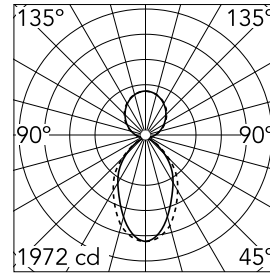

### Optical

Lighting type	Indirect, Direct
LED type	Top LED
Light distribution	Symmetric
Optical type	Diffused light
Beam angle (°)	76
Beam angle C90-270 (°)	64

Luminous flux luminaire  
5472 lm

Beam Angle DIR: 75°

### Physical

Color	White
Orientation	Fixed
Weight (kg)	7.03
Length (mm)	3095