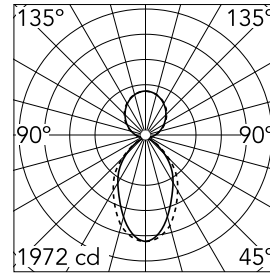

Main specifications

Number of heads	1	Net lumen (lm)	5472
Lamp category	LED	Mountings	Suspension
Power (W)	103W	Environment	Indoor dry location
CCT (K)	4000K		
CRI	80		

Optical

Lighting type	Indirect, Direct
LED type	Top LED
Light distribution	Symmetric
Optical type	Diffused light
Beam angle (°)	76
Beam angle C90-270 (°)	64

Physical

Color	Black
Orientation	Fixed
Weight (kg)	7.03
Length (mm)	3095

Note

Micro-Prismatic Diffuser: Highly efficient multilayer diffuser that, thanks to its unique micro-prismatic texture, provides a glare free UGR<19 light beam. / Emergency: Emergency Module available in all versions, length 1405 mm. In normal use, it uses the same power consumption as the standard In-Finity. In emergency use, it emits 10% of normal use during 3 hours. Endcaps: must be ordered separately. Consult Flos Architectural team for a configuration without end caps.