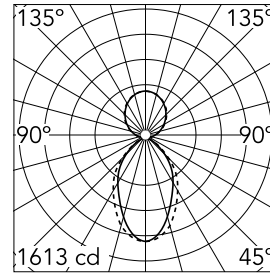

Main specifications

Number of heads	1	Net lumen (lm)	4477
Lamp category	LED	Mountings	Suspension
Power (W)	82.5W	Environment	Indoor dry location
CCT (K)	4000K		
CRI	80		

Optical

Lighting type	Indirect, Direct
LED type	Top LED
Light distribution	Symmetric
Optical type	Diffused light
Beam angle (°)	76
Beam angle C90-270 (°)	64

Physical

Color	White
Orientation	Fixed
Weight (kg)	5.75
Length (mm)	2530

Note

Micro-Prismatic Diffuser: Highly efficient multilayer diffuser that, thanks to its unique micro-prismatic texture, provides a glare free UGR<19 light beam. / Emergency: Emergency Module available in all versions, length 1405 mm. In normal use, it uses the same power consumption as the standard In-Finity. In emergency use, it emits 10% of normal use during 3 hours. Endcaps: must be ordered separately. Consult Flos Architectural team for a configuration without end caps.