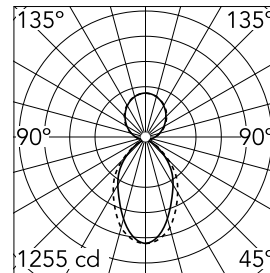

Main specifications

Number of heads	1	Net lumen (lm)	3482
Lamp category	LED	Mountings	Suspension
Power (W)	66W	Environment	Indoor dry location
CCT (K)	4000K		
CRI	80		

Optical

Lighting type	Indirect, Direct
LED type	Top LED
Light distribution	Symmetric
Optical type	Diffused light
Beam angle (°)	76
Beam angle C90-270 (°)	64

Physical

Color	Black
Orientation	Fixed
Weight (kg)	4.48
Length (mm)	1970

Note

Micro-Prismatic Diffuser: Highly efficient multilayer diffuser that, thanks to its unique micro-prismatic texture, provides a glare free UGR<19 light beam. / Emergency: Emergency Module available in all versions, length 1405 mm. In normal use, it uses the same power consumption as the standard In-Finity. In emergency use, it emits 10% of normal use during 3 hours. Endcaps: must be ordered separately. Consult Flos Architectural team for a configuration without end caps.