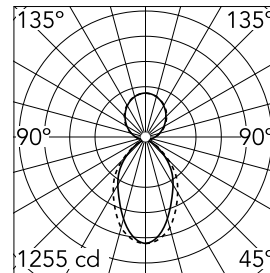

Main specifications

Number of heads	1	Net lumen (lm)	3482
Lamp category	LED	Mountings	Suspension
Power (W)	66W	Environment	Indoor dry location
CCT (K)	4000K		
CRI	80		

Optical

Lighting type	Indirect, Direct
LED type	Top LED
Light distribution	Symmetric
Optical type	Diffused light
Beam angle (°)	76
Beam angle C90-270 (°)	64

Physical

Color	Anodized Grey
Orientation	Fixed
Weight (kg)	4.48
Length (mm)	1970

Note

Micro-Prismatic Diffuser: Highly efficient multilayer diffuser that, thanks to its unique micro-prismatic texture, provides a glare free UGR<19 light beam. / Emergency: Emergency Module available in all versions, length 1405 mm. In normal use, it uses the same power consumption as the standard In-Finity. In emergency use, it emits 10% of normal use during 3 hours. Endcaps: must be ordered separately. Consult Flos Architectural team for a configuration without end caps.