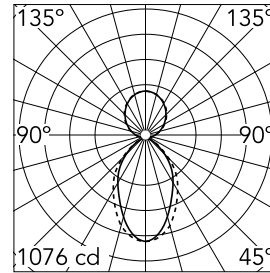

115
35
38

Main specifications

Number of heads	1	Net lumen (lm)	2985
Lamp category	LED	Mountings	Suspension
Power (W)	57W	Environment	Indoor dry location
CCT (K)	4000K		
CRI	80		

Optical

Lighting type	Indirect, Direct
LED type	Top LED
Light distribution	Symmetric
Optical type	Diffused light
Beam angle (°)	76
Beam angle C90-270 (°)	64

Physical

Color	White
Orientation	Fixed
Weight (kg)	3.84
Length (mm)	1690

Note

Micro-Prismatic Diffuser: Highly efficient multilayer diffuser that, thanks to its unique micro-prismatic texture, provides a glare free UGR<19 light beam. / Emergency: Emergency Module available in all versions, length 1405 mm. In normal use, it uses the same power consumption as the standard In-Finity. In emergency use, it emits 10% of normal use during 3 hours. Endcaps: must be ordered separately. Consult Flos Architectural team for a configuration without end caps.