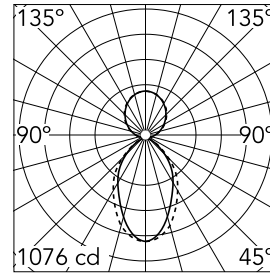

Main specifications

Number of heads	1	Net lumen (lm)	2985
Lamp category	LED	Mountings	Suspension
Power (W)	57W	Environment	Indoor
CCT (K)	4000K		
CRI	80		

Optical

Lighting type	Indirect, Direct
LED type	Top LED
Light distribution	Symmetric
Optical type	Diffused light
Beam angle (°)	76
Beam angle C90-270 (°)	64

Physical

Color	Anodized Grey
Orientation	Fixed
Weight (kg)	3.84
Length (mm)	1690

Note

Micro-Prismatic Diffuser: Highly efficient multilayer diffuser that, thanks to its unique micro-prismatic texture, provides a glare free UGR<19 light beam. / Emergency: Emergency Module available in all versions, length 1405 mm. In normal use, it uses the same power consumption as the standard In-Finity. In emergency use, it emits 10% of normal use during 3 hours. Endcaps: must be ordered separately. Consult Flos Architectural team for a configuration without end caps.