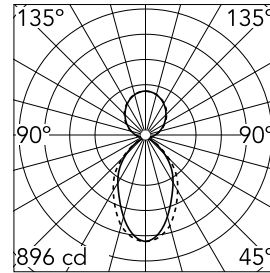

Main specifications

Number of heads	1	Net lumen (lm)	2487
Lamp category	LED	Mountings	Suspension
Power (W)	46W	Environment	Indoor dry location
CCT (K)	4000K		
CRI	80		

Optical

Lighting type	Indirect, Direct
LED type	Top LED
Light distribution	Symmetric
Optical type	Diffused light
Beam angle (°)	76
Beam angle C90-270 (°)	64

Physical

Color	Black
Orientation	Fixed
Weight (kg)	3.19
Length (mm)	1405

Note

Micro-Prismatic Diffuser: Highly efficient multilayer diffuser that, thanks to its unique micro-prismatic texture, provides a glare free UGR<19 light beam. / Emergency: Emergency Module available in all versions, length 1405 mm. In normal use, it uses the same power consumption as the standard In-Finity. In emergency use, it emits 10% of normal use during 3 hours. Endcaps: must be ordered separately. Consult Flos Architectural team for a configuration without end caps.

Metal cover. Suspension Up & Down.
35 mm (Colour White)