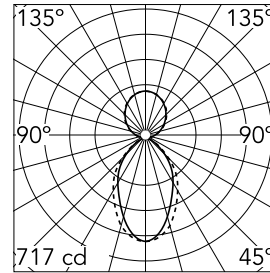

115
35
38

Main specifications

Number of heads	1	Net lumen (lm)	1990
Lamp category	LED	Mountings	Suspension
Power (W)	36.5W	Environment	Indoor dry location
CCT (K)	4000K		
CRI	80		

Optical

Lighting type	Indirect, Direct
LED type	Top LED
Light distribution	Symmetric
Optical type	Diffused light
Beam angle (°)	76
Beam angle C90-270 (°)	64

Physical

Color	White
Orientation	Fixed
Weight (kg)	2.56
Length (mm)	1125

Note

Micro-Prismatic Diffuser: Highly efficient multilayer diffuser that, thanks to its unique micro-prismatic texture, provides a glare free UGR<19 light beam. / Emergency: Emergency Module available in all versions, length 1405 mm. In normal use, it uses the same power consumption as the standard In-Finity. In emergency use, it emits 10% of normal use during 3 hours. Endcaps: must be ordered separately. Consult Flos Architectural team for a configuration without end caps.