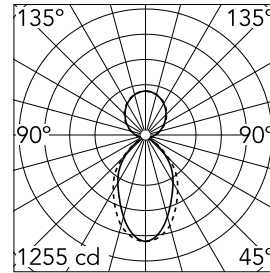

115
35
38

Main specifications

Number of heads	1	Net lumen (lm)	3482
Lamp category	LED	Mountings	Suspension
Power (W)	66W	Environment	Indoor
CCT (K)	4000K		
CRI	80		

Optical

Lighting type	Indirect, Direct
LED type	Top LED
Light distribution	Symmetric
Optical type	Diffused light
Beam angle (°)	76
Beam angle C90-270 (°)	64

Luminous flux luminaire
3482 lm

Electrical

Frequency (Hz)	50/60	Emergency	Without
Voltage (V)	220.00	Insulation class	I
Dimmable	Yes		
Driver	Integrated		
Driver type	Electronic dimmable DALI		

Physical

Color	White
Orientation	Fixed
Weight (kg)	4.48
Length (mm)	1970