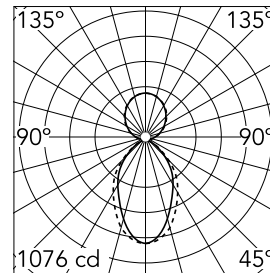

115
35
38

Main specifications

Number of heads	1	Net lumen (lm)	2985
Lamp category	LED	Mountings	Suspension
Power (W)	57W	Environment	Indoor
CCT (K)	4000K		
CRI	80		

Optical

Lighting type	Indirect, Direct
LED type	Top LED
Light distribution	Symmetric
Optical type	Diffused light
Beam angle (°)	76
Beam angle C90-270 (°)	64

Physical

Color	White
Orientation	Fixed
Weight (kg)	3.84
Length (mm)	1690

Note

Micro-Prismatic Diffuser: Highly efficient multilayer diffuser that, thanks to its unique micro-prismatic texture, provides a glare free UGR<19 light beam. / Emergency: Emergency Module available in all versions, length 1405 mm. In normal use, it uses the same power consumption as the standard In-Finity. In emergency use, it emits 10% of normal use during 3 hours. Endcaps: must be ordered separately. Consult Flos Architectural team for a configuration without end caps.