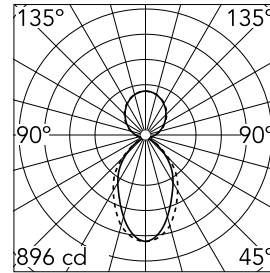

Main specifications

Number of heads	1	Net lumen (lm)	2487
Lamp category	LED	Mountings	Suspension
Power (W)	46W	Environment	Indoor dry location
CCT (K)	4000K		
CRI	80		

Optical

Lighting type	Indirect, Direct
LED type	Top LED
Light distribution	Symmetric
Optical type	Diffused light
Beam angle (°)	76
Beam angle C90-270 (°)	64

Physical

Color	White
Orientation	Fixed
Weight (kg)	3.19
Length (mm)	1405

Note

Micro-Prismatic Diffuser: Highly efficient multilayer diffuser that, thanks to its unique micro-prismatic texture, provides a glare free UGR<19 light beam. / Emergency: Emergency Module available in all versions, length 1405 mm. In normal use, it uses the same power consumption as the standard In-Finity. In emergency use, it emits 10% of normal use during 3 hours. Endcaps: must be ordered separately. Consult Flos Architectural team for a configuration without end caps.